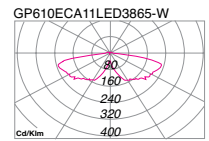

Specially designed high pressure die-cast aluminium body and the use of one single screw results in easy luminaire mounting on poles.

- Refer to page 4 for details on accessories.
- Available also in 3000K color temperature. (GP6...LED3830-...)