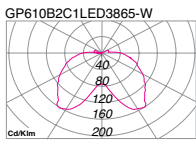

Specially designed high pressure die-cast aluminium body and the use of one single screw results in easy luminaire mounting on poles.

- Refer to page 4 for details on accessories.
- Available also in 3000K color temperature. (GP6...LED3830-...)