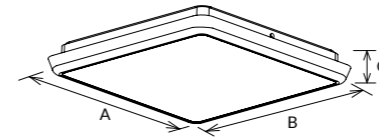

NL12B Ceiling light

NL12B is a classical and functional square ceiling light, especially in emergency, sensor, 3CCT changeable (by slide switch or remote control), triac dimmable functions etc. IP54 for non-sensor type and IP40 for sensor type. 10/12/14/16 inch sizes as options, It's ideal luminaire to any indoor applications.