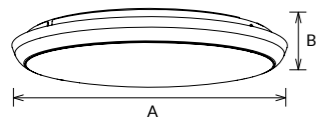

NL08B Ceiling light

NL08B is a classical and functional ceiling light, especially in emergency, sensor, 3CCT changeable (by slide switch or remote control), triac dimmable functions etc. IP54 for non-sensor type and IP40 for sensor type. 8/10/12/14/16 inch sizes as options, It's ideal luminaire to any indoor applications.

Code	Watt	Size(AxBmm)	Lumen(±5%)	N.W/pc(kgs)	Q'ty/CTN
NL08B-8-12W	12W	Ø200x48	1330lm	0.42	20PCS
NL08B-10-12W	12W	Ø250x48	1300lm	0.66	20PCS
NL08B-12-18W	18W	Ø300x40	2060lm	0.80	10PCS
NL08B-12-25W	25W	Ø300x40	2650lm	0.80	10PCS
NL08B-14-25W	25W	Ø350x40	2900lm	1.30	10PCS
NL08B-16-30W	30W	Ø400x52	3360lm	1.40	10PCS

CCT ——— 3000K 4000K 5000K 5700K Finish ——— White Black Silver

Ring ——— ACC-NL08
Nickel Brushed
10"- 250mm / 12"- 300mm

NL12B Ceiling light

NL12B is a classical and functional square ceiling light, especially in emergency, sensor, 3CCT changeable (by slide switch or remote control), triac dimmable functions etc. IP54 for non-sensor type and IP40 for sensor type. 10/12/14/16 inch sizes as options, It's ideal luminaire to any indoor applications.

Code	Watt	Size(AxBxCmm)	Lumen(±5%)	N.W/pc(kgs)	Q'ty/CTN
NL12B-10-12W	12W	250x250x50	1330lm	0.75	20PCS
NL12B-12-18W	18W	300x300x40	1995lm	0.96	10PCS
NL12B-12-25W	25W	300x300x40	2775lm	0.96	10PCS
NL12B-14-25W	25W	350x350x41	2775lm	1.24	10PCS
NL12B-16-30W	30W	400x400x51	3330lm	2.00	10PCS