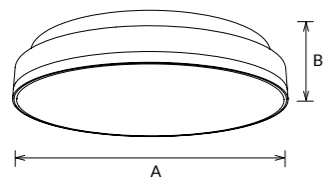

# NL127 Ceiling light

NL127 is a new super slim ceiling light. The base and shade are detachable which make easier maintenance and installation. Wire connection through the edge side or back side meets wider installation demand. Interchangeable CCT, interchangeable power, microwave sensor, emergency, triac and DALI dimming for options.

- ▶
- ▶
- ▶
- ▶

Code	Watt	Size(AxBmm)	Lumen(±5%)	N.W/pc(kgs)	Q'ty/CTN
NL127-10-12W	12W	Ø250x58	1300lm	0.68	20PCS
NL127-12-18W	18W	Ø300x58	1900lm	1.23	10PCS
NL127-12-25W	25W	Ø300x58	2700lm	1.23	10PCS
NL127-16-25W	25W	Ø400x58	2900lm	1.92	10PCS
NL127-16-30W	30W	Ø400x58	3200lm	1.92	10PCS
NL127-10-15W-A3	8W/12W/15W	Ø250x58	990lm/1480lm/1800lm	0.68	10PCS
NL127-12-25W-A3	15W/20W/25W	Ø300x58	1600lm/2120lm/2650lm	1.23	10PCS
NL127-16-30W-A3	18W/25W/30W	Ø400x58	1920lm/2820lm/3220lm	1.92	10PCS